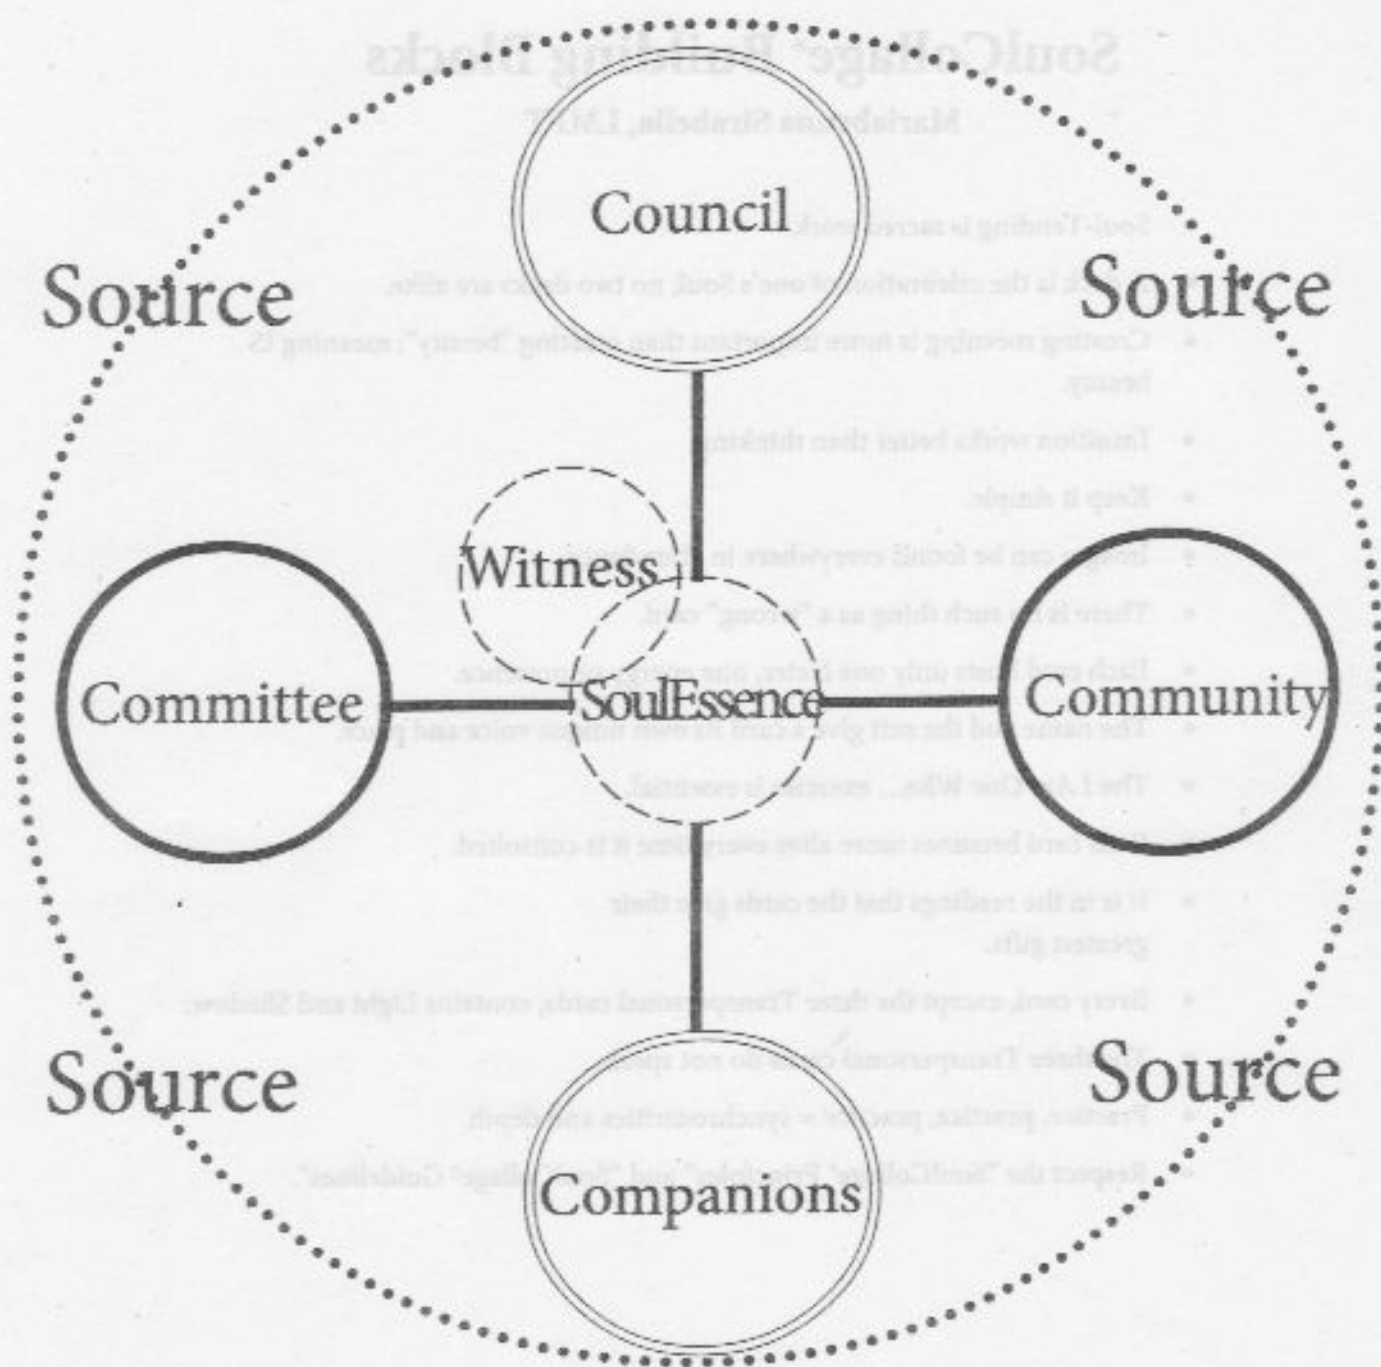

## A Diagram of the Suits of a SoulCollage® Deck

Source: The Unmanifest, the Mystery, Ground of Being, the Divine

Soul Essence: Each person's unique spark of Source, divine potential

Witness: Our Self that observes what is; nonjudgmental consciousness

Committee: Our many inner personality parts, our ego, our character

Community: Our guiding sentient beings, teachers, loved ones, pets

Companions: Animal guides imagined in our body's energy centers

Council: The archetypes who guide and challenge us personally, and who are active also in the collective consciousness of the planet